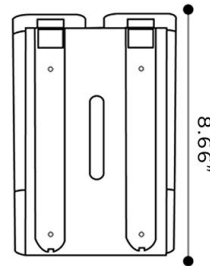

FONTANA MILAN SILVER GRAY WALL MOUNT DOUBLE CHAMBER MANUAL LIQUID HAND SOAP DISPENSER SPECS

Size:

Specifications

Material: ABS
 Soap Dispenser Item
 Size: 138*70*220 mm
 Installation: Wall-mounted
 Capacity: 300ml for each bottle