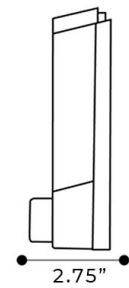

FONTANA MILAN SILVER GRAY WALL MOUNT DOUBLE CHAMBER MANUAL LIQUID HAND SOAP DISPENSER SPECS

Size:

Specifications

Material: ABS
 Soap Dispenser Item
 Size: 138*70*220 mm
 Installation: Wall-mounted
 Capacity: 300ml for each bottle