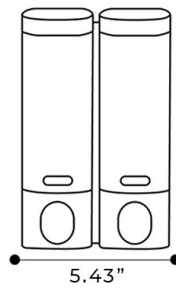

FONTANA MILAN SILVER GRAY WALL MOUNT DOUBLE CHAMBER MANUAL LIQUID HAND SOAP DISPENSER SPECS

Size:

Specifications

Material: ABS
 Soap Dispenser Item
 Size: 138*70*220 mm
 Installation: Wall-mounted
 Capacity: 300ml for each bottle